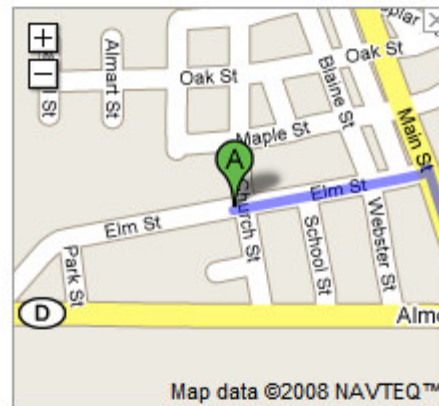

Directions to 600 Park Ave, Wild Rose, WI 54984  
13.9 mi – about 22 mins

Wild Rose High School

**Save trees. Go green!**  
Download Google Maps on your phone at [google.com/gmm](http://google.com/gmm)

**A** 1336 Elm St  
Almond, WI 54909

1. Head **east** on **Elm St** toward **Church St**  
About 1 min

go 0.2 mi  
total 0.2 mi

- ➔ 2. Turn **right** at **CR-J/Main St**  
Continue to follow CR-J  
About 5 mins

go 3.2 mi  
total 3.4 mi

- 3. Turn **left** at **CR-P**  
About 10 mins

go 7.9 mi  
total 11.3 mi

➔ 4. Turn **right** at **WI-22**  
About 4 mins

go 2.4 mi  
total 13.7 mi

➤ 5. Turn **left** at **Front St**  
About 1 min

go 354 ft  
total 13.8 mi

➔ 6. Turn **right** at **Division St**

go 0.1 mi  
total 13.9 mi

➤ 7. Turn **left** at **Park Ave**

go 7 ft  
total 13.9 mi

**B** 600 Park Ave  
Wild Rose, WI 54984

These directions are for planning purposes only. You may find that construction projects, traffic, weather, or other events may cause conditions to differ from the map results, and you should plan your route accordingly. You must obey all signs or notices regarding your route.