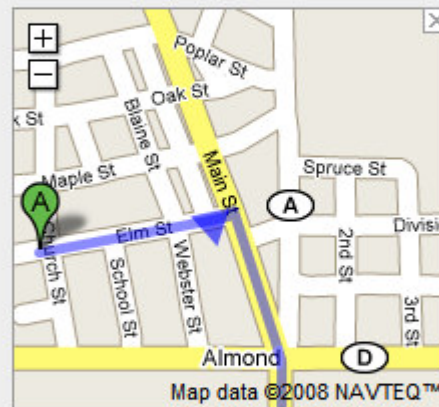

Directions to 600 Park Ave, Wild Rose, WI 54984  
13.9 mi – about 22 mins

Wild Rose High School

**Save trees. Go green!**  
Download Google Maps on your phone at [google.com/gmm](http://google.com/gmm)

**A** 1336 Elm St  
Almond, WI 54909

1. Head **east** on **Elm St** toward **Church St**  
About 1 min

go 0.2 mi  
total 0.2 mi

- ➔ 2. Turn **right** at **CR-J/Main St**  
Continue to follow CR-J  
About 5 mins

go 3.2 mi  
total 3.4 mi

- 3. Turn **left** at **CR-P**  
About 10 mins

go 7.9 mi  
total 11.3 mi

➔ 4. Turn **right** at **WI-22**  
About 4 mins

go 2.4 mi  
total 13.7 mi

➤ 5. Turn **left** at **Front St**  
About 1 min

go 354 ft  
total 13.8 mi

➔ 6. Turn **right** at **Division St**

go 0.1 mi  
total 13.9 mi

➤ 7. Turn **left** at **Park Ave**

go 7 ft  
total 13.9 mi

**B** 600 Park Ave  
Wild Rose, WI 54984

These directions are for planning purposes only. You may find that construction projects, traffic, weather, or other events may cause conditions to differ from the map results, and you should plan your route accordingly. You must obey all signs or notices regarding your route.