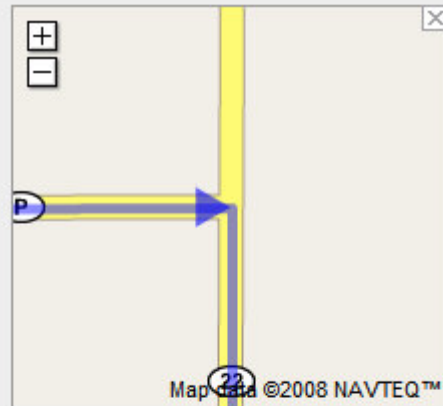

Directions to 600 Park Ave, Wild Rose, WI 54984  
13.9 mi – about 22 mins

Wild Rose High School

**Save trees. Go green!**  
Download Google Maps on your phone at [google.com/gmm](http://google.com/gmm)

**A** 1336 Elm St  
Almond, WI 54909

1. Head **east** on **Elm St** toward **Church St**  
About 1 min

go 0.2 mi  
total 0.2 mi

- ➔ 2. Turn **right** at **CR-J/Main St**  
Continue to follow CR-J  
About 5 mins

go 3.2 mi  
total 3.4 mi

- 3. Turn **left** at **CR-P**  
About 10 mins

go 7.9 mi  
total 11.3 mi

➔ 4. Turn **right** at **WI-22**  
About 4 mins

go 2.4 mi  
total 13.7 mi

➤ 5. Turn **left** at **Front St**  
About 1 min

go 354 ft  
total 13.8 mi

➔ 6. Turn **right** at **Division St**

go 0.1 mi  
total 13.9 mi

➤ 7. Turn **left** at **Park Ave**

go 7 ft  
total 13.9 mi

**B** 600 Park Ave  
Wild Rose, WI 54984

These directions are for planning purposes only. You may find that construction projects, traffic, weather, or other events may cause conditions to differ from the map results, and you should plan your route accordingly. You must obey all signs or notices regarding your route.