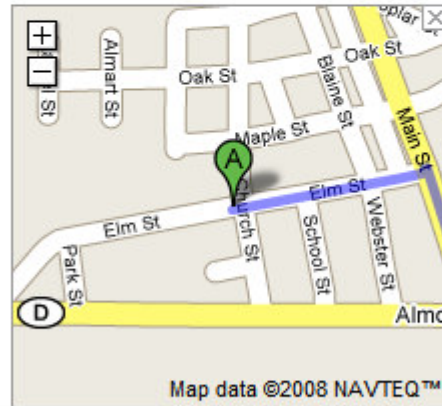

Directions to 600 Park Ave, Wild Rose, WI 54984  
13.9 mi – about 22 mins

Wild Rose High School

**Save trees. Go green!**  
Download Google Maps on your phone at [google.com/gmm](http://google.com/gmm)

**A** 1336 Elm St  
Almond, WI 54909

1. Head **east** on **Elm St** toward **Church St**  
About 1 min

go 0.2 mi  
total 0.2 mi

- ➔ 2. Turn **right** at **CR-J/Main St**  
Continue to follow CR-J  
About 5 mins

go 3.2 mi  
total 3.4 mi

- 3. Turn **left** at **CR-P**  
About 10 mins

go 0.1 mi  
total 13.9 mi

➤ 7. Turn **left** at **Park Ave**

go 7 ft  
total 13.9 mi

**B** 600 Park Ave  
Wild Rose, WI 54984

These directions are for planning purposes only. You may find that construction projects, traffic, weather, or other events may cause conditions to differ from the map results, and you should plan your route accordingly. You must obey all signs or notices regarding your route.