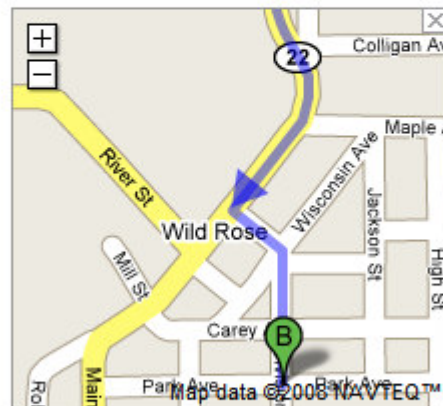

Directions to 600 Park Ave, Wild Rose, WI 54984  
13.9 mi – about 22 mins

Wild Rose High School

**Save trees. Go green!**  
Download Google Maps on your phone at [google.com/gmm](http://google.com/gmm)

**A** 1336 Elm St  
Almond, WI 54909

1. Head **east** on **Elm St** toward **Church St**  
About 1 min

go 0.2 mi  
total 0.2 mi

- ➔ 2. Turn **right** at **CR-J/Main St**  
Continue to follow CR-J  
About 5 mins

go 3.2 mi  
total 3.4 mi

- 3. Turn **left** at **CR-P**  
About 10 mins

go 7.9 mi  
total 11.3 mi

➔ 4. Turn **right** at **WI-22**  
About 4 mins

go 2.4 mi  
total 13.7 mi

➤ 5. Turn **left** at **Front St**  
About 1 min

go 354 ft  
total 13.8 mi

➔ 6. Turn **right** at **Division St**

go 0.1 mi  
total 13.9 mi

➤ 7. Turn **left** at **Park Ave**

go 7 ft  
total 13.9 mi

**B** 600 Park Ave  
Wild Rose, WI 54984

These directions are for planning purposes only. You may find that construction projects, traffic, weather, or other events may cause conditions to differ from the map results, and you should plan your route accordingly. You must obey all signs or notices regarding your route.