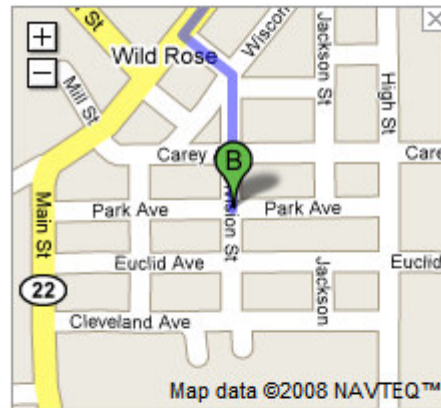

Directions to 600 Park Ave, Wild Rose, WI 54984  
13.9 mi – about 22 mins

Wild Rose High School

**Save trees. Go green!**  
Download Google Maps on your phone at [google.com/gmm](http://google.com/gmm)

**A** 1336 Elm St  
Almond, WI 54909

1. Head **east** on **Elm St** toward **Church St**  
About 1 min

go 0.2 mi  
total 0.2 mi

- ➔ 2. Turn **right** at **CR-J/Main St**  
Continue to follow CR-J  
About 5 mins

go 3.2 mi  
total 3.4 mi

- 3. Turn **left** at **CR-P**  
About 10 mins

go 7.9 mi  
total 11.3 mi

➔ 4. Turn **right** at **WI-22**  
About 4 mins

go 2.4 mi  
total 13.7 mi

➤ 5. Turn **left** at **Front St**  
About 1 min

go 354 ft  
total 13.8 mi

➔ 6. Turn **right** at **Division St**

go 0.1 mi  
total 13.9 mi

➤ 7. Turn **left** at **Park Ave**

go 7 ft  
total 13.9 mi

**B** 600 Park Ave  
Wild Rose, WI 54984

These directions are for planning purposes only. You may find that construction projects, traffic, weather, or other events may cause conditions to differ from the map results, and you should plan your route accordingly. You must obey all signs or notices regarding your route.