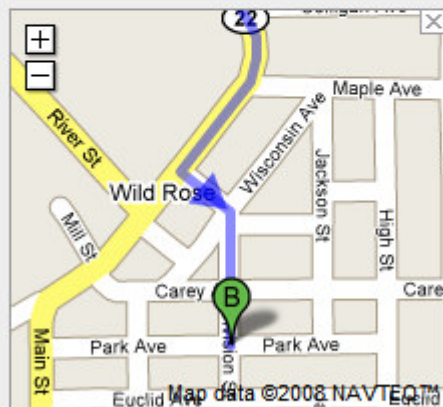

Directions to 600 Park Ave, Wild Rose, WI 54984  
13.9 mi – about 22 mins

Wild Rose High School

**Save trees. Go green!**  
Download Google Maps on your phone at [google.com/gmm](http://google.com/gmm)

**A** 1336 Elm St  
Almond, WI 54909

1. Head **east** on **Elm St** toward **Church St**  
About 1 min

go 0.2 mi  
total 0.2 mi

- ➔ 2. Turn **right** at **CR-J/Main St**  
Continue to follow CR-J  
About 5 mins

go 3.2 mi  
total 3.4 mi

- 3. Turn **left** at **CR-P**  
About 10 mins

go 7.9 mi  
total 11.3 mi

➔ 4. Turn **right** at **WI-22**  
About 4 mins

go 2.4 mi  
total 13.7 mi

➤ 5. Turn **left** at **Front St**  
About 1 min

go 354 ft  
total 13.8 mi

➔ 6. Turn **right** at **Division St**

go 0.1 mi  
total 13.9 mi

➤ 7. Turn **left** at **Park Ave**

go 7 ft  
total 13.9 mi

**B** 600 Park Ave  
Wild Rose, WI 54984

These directions are for planning purposes only. You may find that construction projects, traffic, weather, or other events may cause conditions to differ from the map results, and you should plan your route accordingly. You must obey all signs or notices regarding your route.