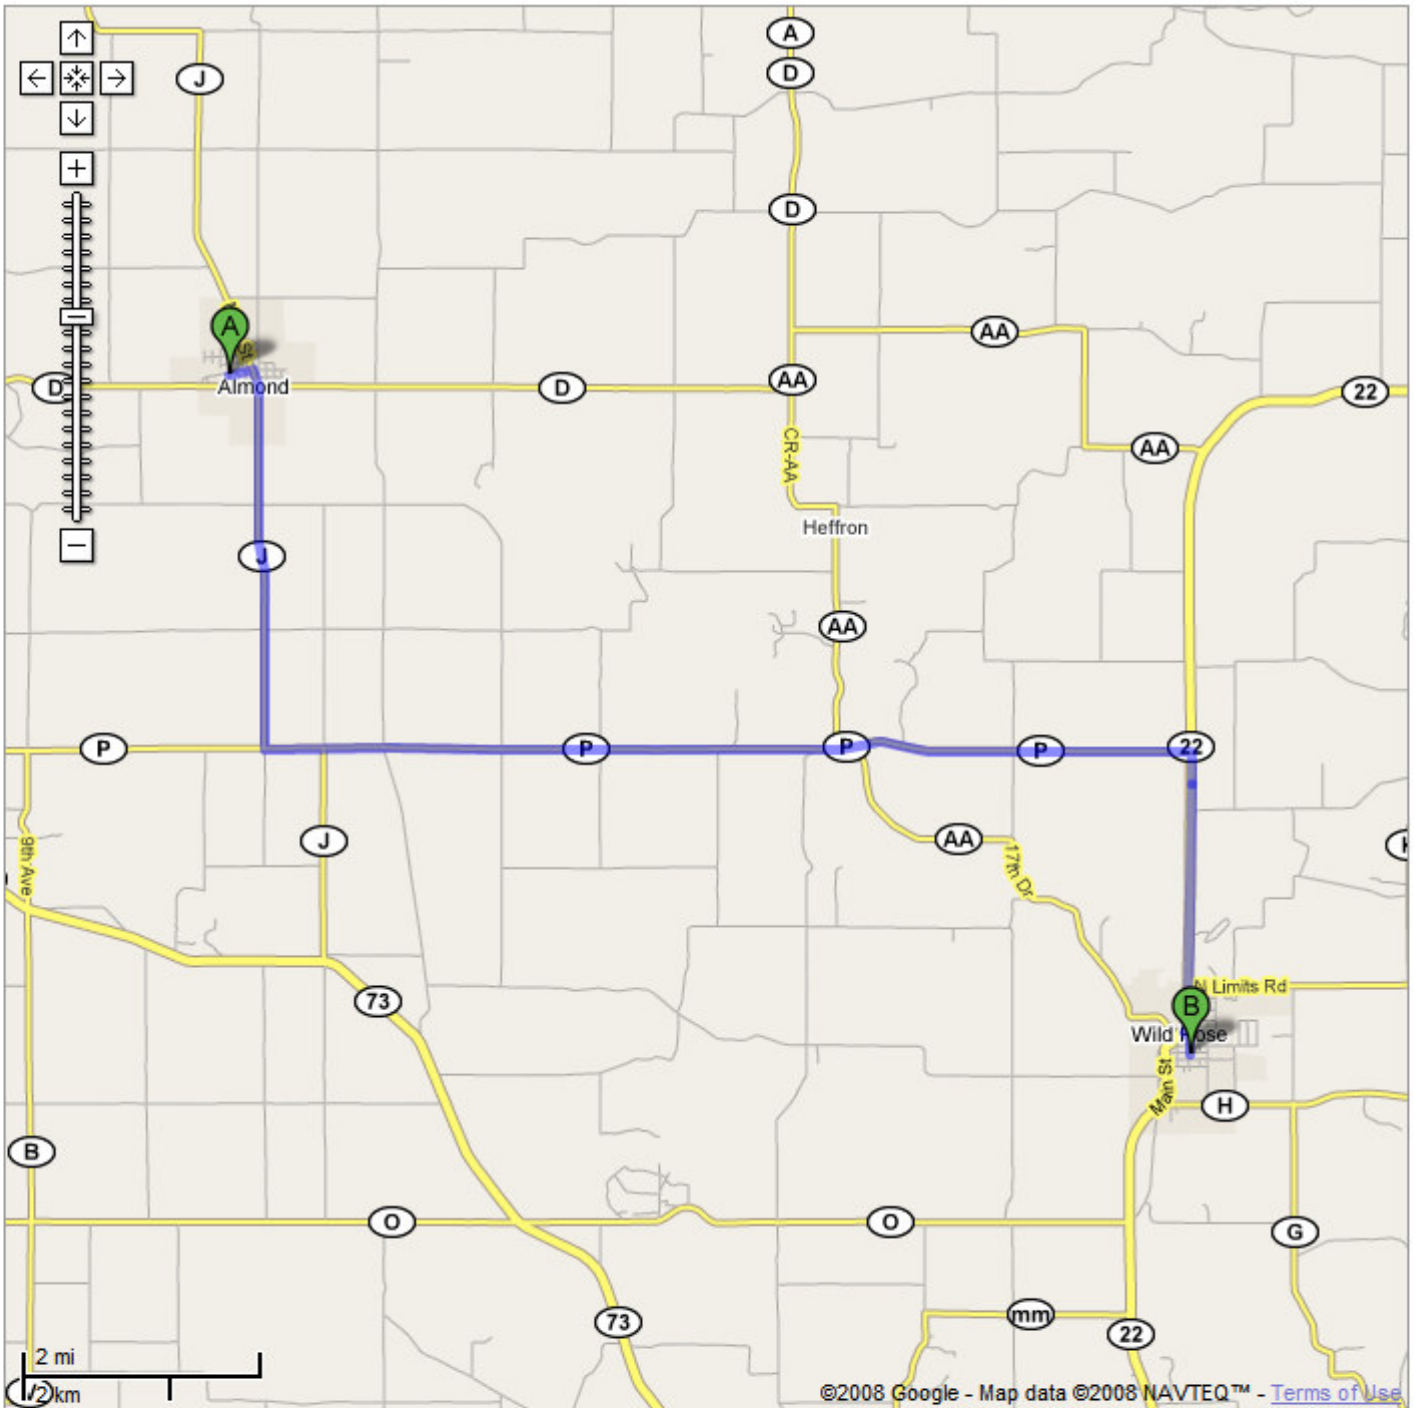

Directions to 600 Park Ave, Wild Rose, WI 54984  
13.9 mi – about 22 mins

Wild Rose High School

**Save trees. Go green!**  
Download Google Maps on your phone at [google.com/gmm](http://google.com/gmm)

**A** 1336 Elm St  
Almond, WI 54909

1. Head **east** on **Elm St** toward **Church St**  
About 1 min

go 0.2 mi  
total 0.2 mi

- ➔ 2. Turn **right** at **CR-J/Main St**  
Continue to follow CR-J  
About 5 mins

go 3.2 mi  
total 3.4 mi

- 3. Turn **left** at **CR-P**  
About 10 mins

go 7.9 mi  
total 11.3 mi

➔ 4. Turn **right** at **WI-22**  
About 4 mins

go 2.4 mi  
total 13.7 mi

➤ 5. Turn **left** at **Front St**  
About 1 min

go 354 ft  
total 13.8 mi

➔ 6. Turn **right** at **Division St**

go 0.1 mi  
total 13.9 mi

➤ 7. Turn **left** at **Park Ave**

go 7 ft  
total 13.9 mi

**B** 600 Park Ave  
Wild Rose, WI 54984

These directions are for planning purposes only. You may find that construction projects, traffic, weather, or other events may cause conditions to differ from the map results, and you should plan your route accordingly. You must obey all signs or notices regarding your route.