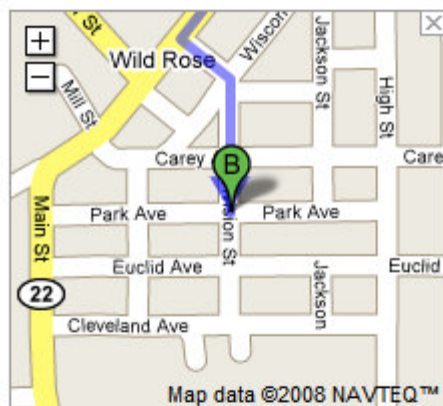

Directions to 600 Park Ave, Wild Rose, WI 54984  
13.9 mi – about 22 mins

Wild Rose High School

**Save trees. Go green!**  
Download Google Maps on your phone at [google.com/gmm](http://google.com/gmm)

**A** 1336 Elm St  
Almond, WI 54909

1. Head **east** on **Elm St** toward **Church St**  
About 1 min

go 0.2 mi  
total 0.2 mi

- ➔ 2. Turn **right** at **CR-J/Main St**  
Continue to follow CR-J  
About 5 mins

go 3.2 mi  
total 3.4 mi

- 3. Turn **left** at **CR-P**  
About 10 mins

go 7.9 mi  
total 11.3 mi

➔ 4. Turn **right** at **WI-22**  
About 4 mins

go 2.4 mi  
total 13.7 mi

➤ 5. Turn **left** at **Front St**  
About 1 min

go 354 ft  
total 13.8 mi

➔ 6. Turn **right** at **Division St**

go 0.1 mi  
total 13.9 mi

➤ 7. Turn **left** at **Park Ave**

go 7 ft  
total 13.9 mi

**B** 600 Park Ave  
Wild Rose, WI 54984

These directions are for planning purposes only. You may find that construction projects, traffic, weather, or other events may cause conditions to differ from the map results, and you should plan your route accordingly. You must obey all signs or notices regarding your route.